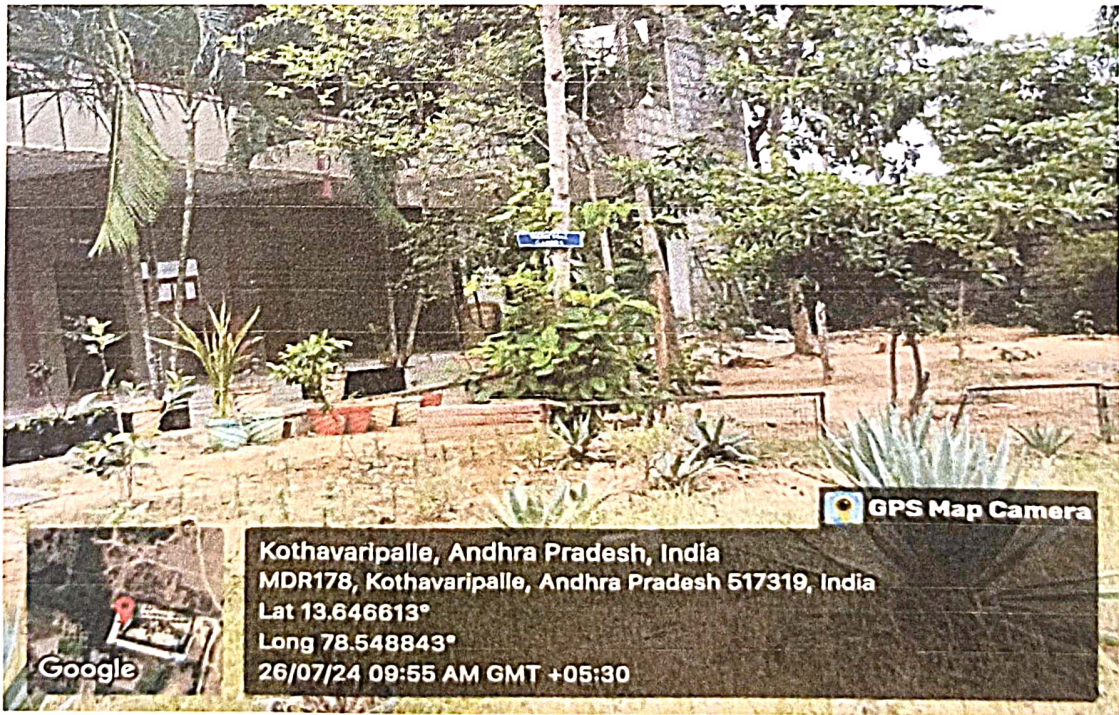

GPS Map Camera

Kothavaripalle, Andhra Pradesh, India
MDR178, Kothavaripalle, Andhra Pradesh 517319, India
Lat 13.646613°
Long 78.548843°
26/07/24 09:55 AM GMT +05:30

Google

peel
PRINCIPAL
MAHATHI COLLEGE OF PHARMACY
C.T.M. Cross Roads, MADANAPALLE
Annamayya (District), A.P.-517 319