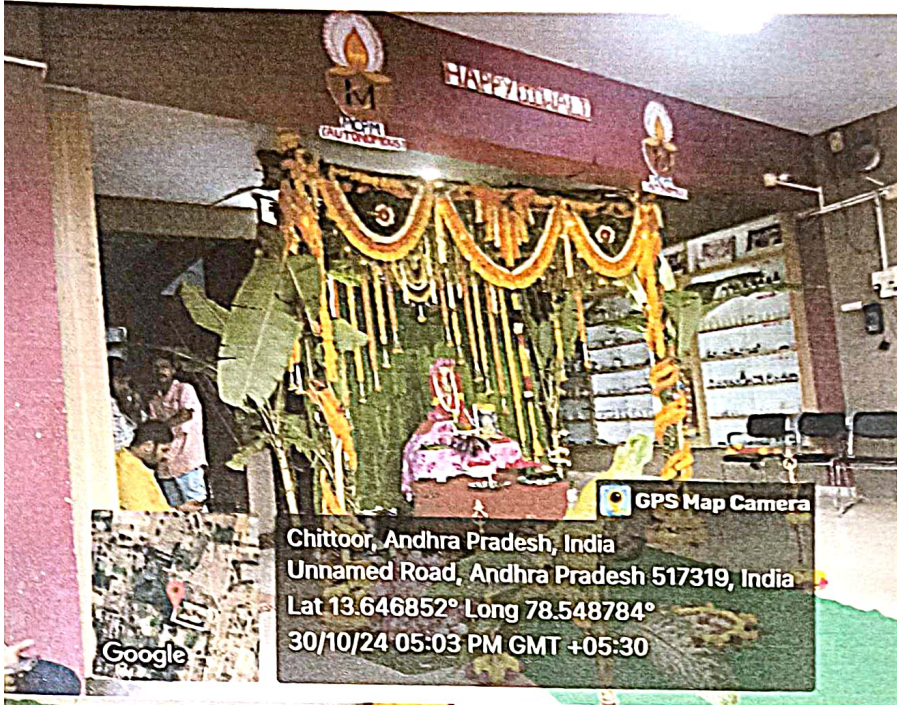

Chittoor, Andhra Pradesh, India
Unnamed Road, Andhra Pradesh 517319, India
Lat 13.646852° Long 78.548784°
30/10/24 05:03 PM GMT +05:30