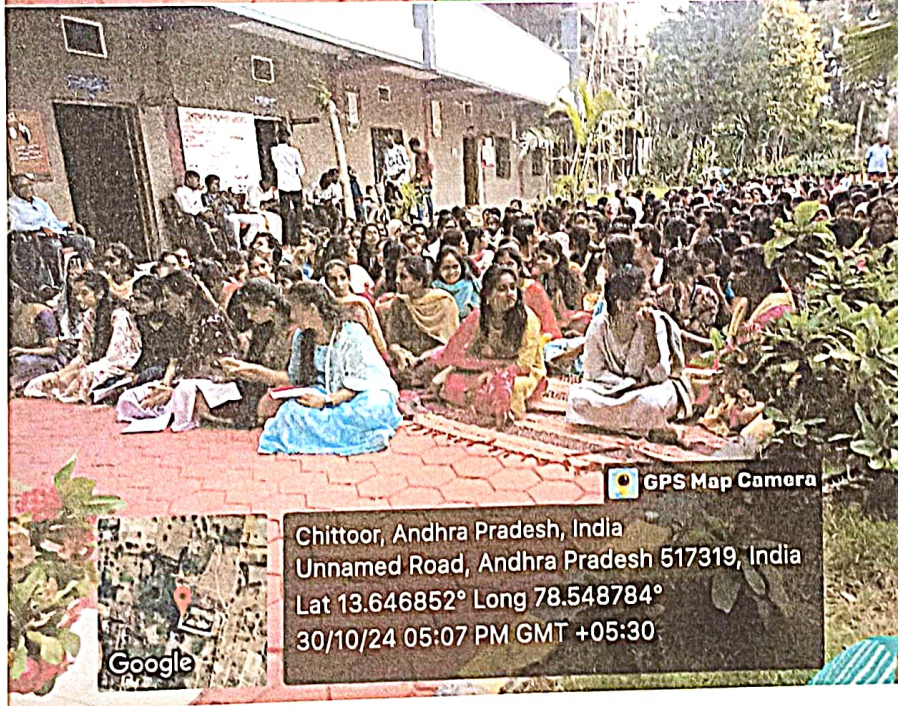

Chittoor, Andhra Pradesh, India
Unnamed Road, Andhra Pradesh 517319, India
Lat 13.646852° Long 78.548784°
30/10/24 05:07 PM GMT +05:30

peeta
PRINCIPAL
MAHATHI COLLEGE OF PHARMACY
C.T.M. Cross Roads, MADANAPALLE
Annamayya (District), A.P.-517 319