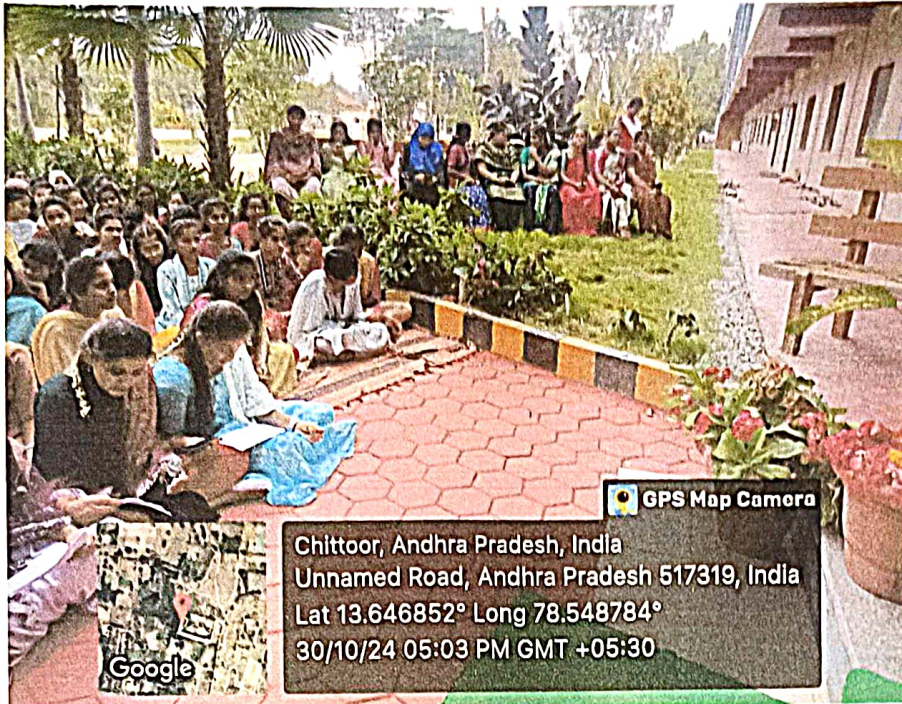

Chittoor, Andhra Pradesh, India
Unnamed Road, Andhra Pradesh 517319, India
Lat 13.646852° Long 78.548784°
30/10/24 05:03 PM GMT +05:30