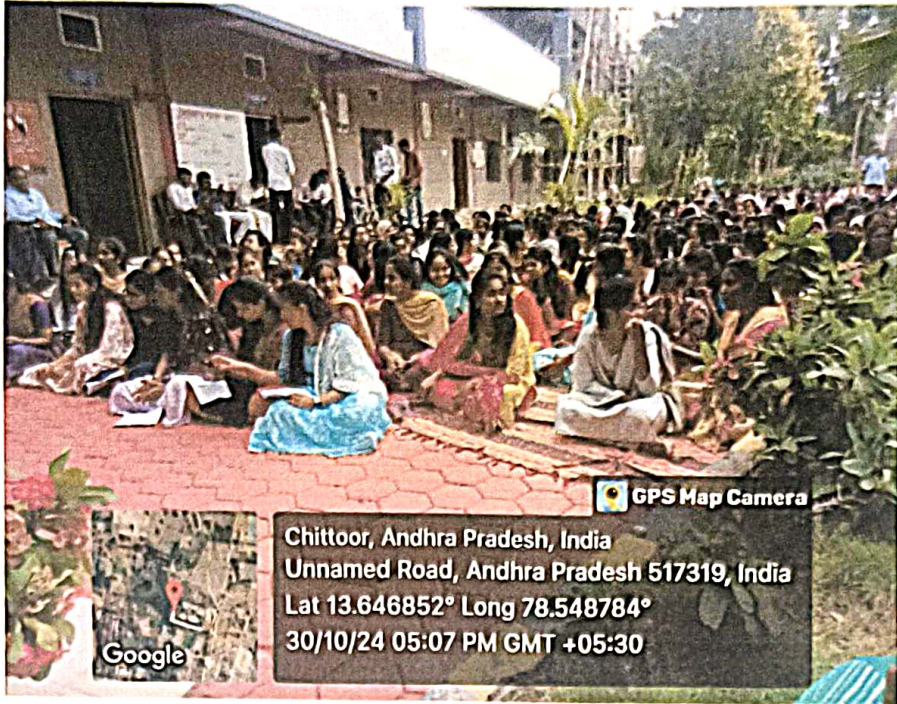

peel
PRINCIPAL
MAHATHI COLLEGE OF PHARMACY
C.T.M. Cross Roads, MADANAPALLE
Annamayya (District), A.P.-517 319