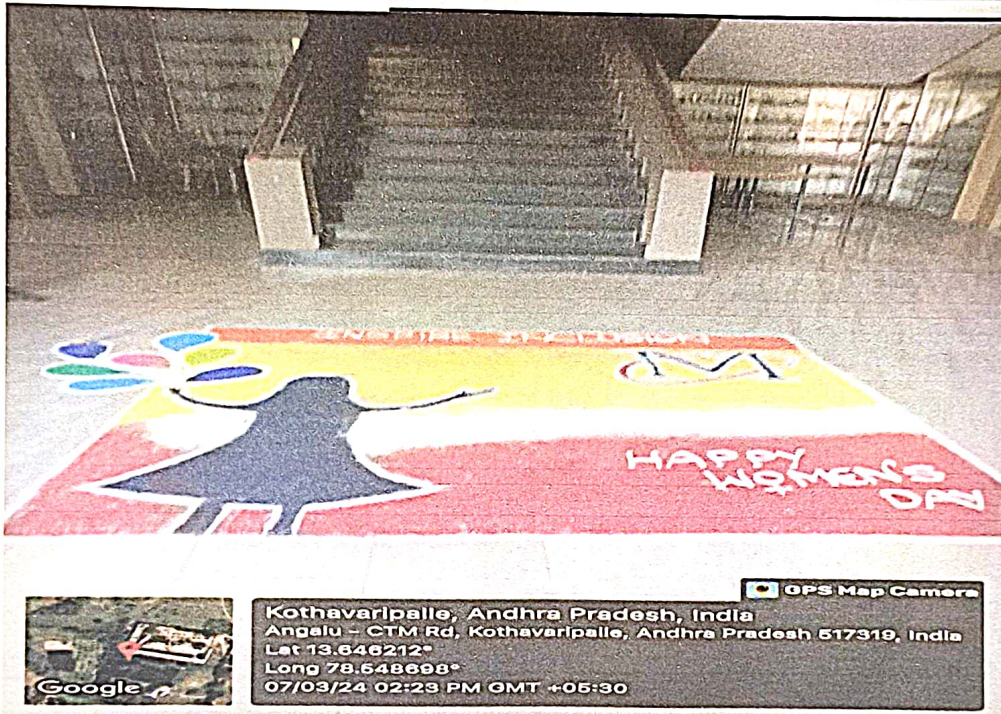

Kothavaripalle, Andhra Pradesh, India
Angalu - CTM Rd, Kothavaripalle, Andhra Pradesh 517319, India
Lat 13.646212°
Long 78.548698°
07/03/24 02:29 PM GMT +05:30

peep
PRINCIPAL

MAHATHI COLLEGE OF PHARMA:
C.T.M. Cross Roads, MADANAPALLI
Annamayya (District), A.P.-517 319