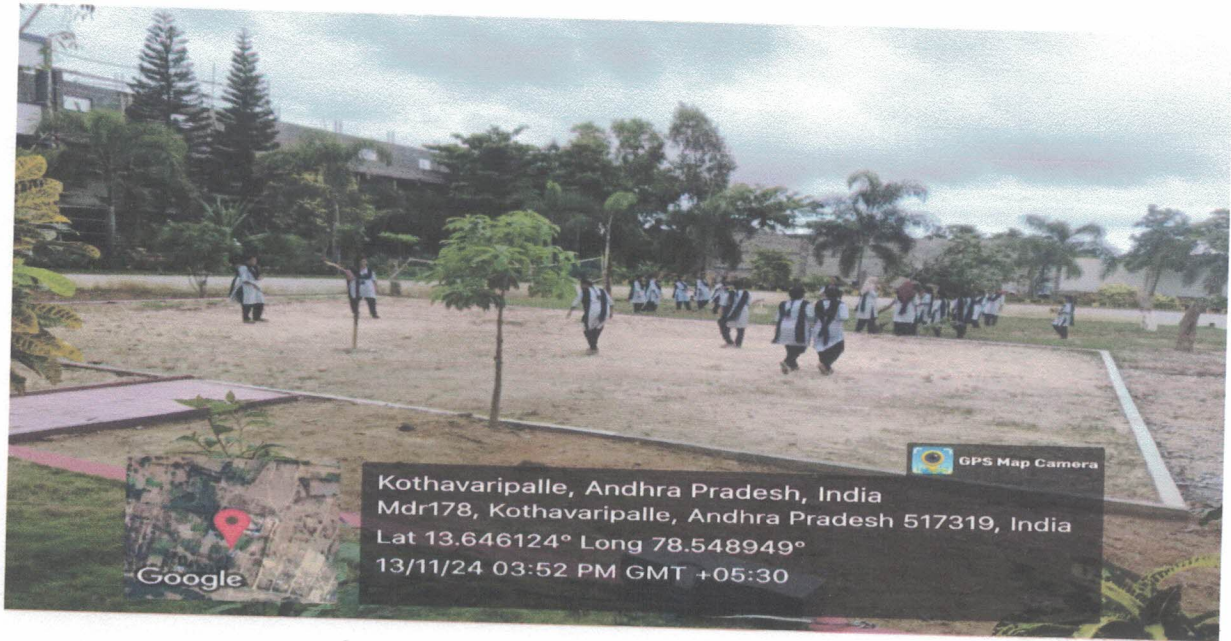

Shuttle and tenicoit court

Cricket