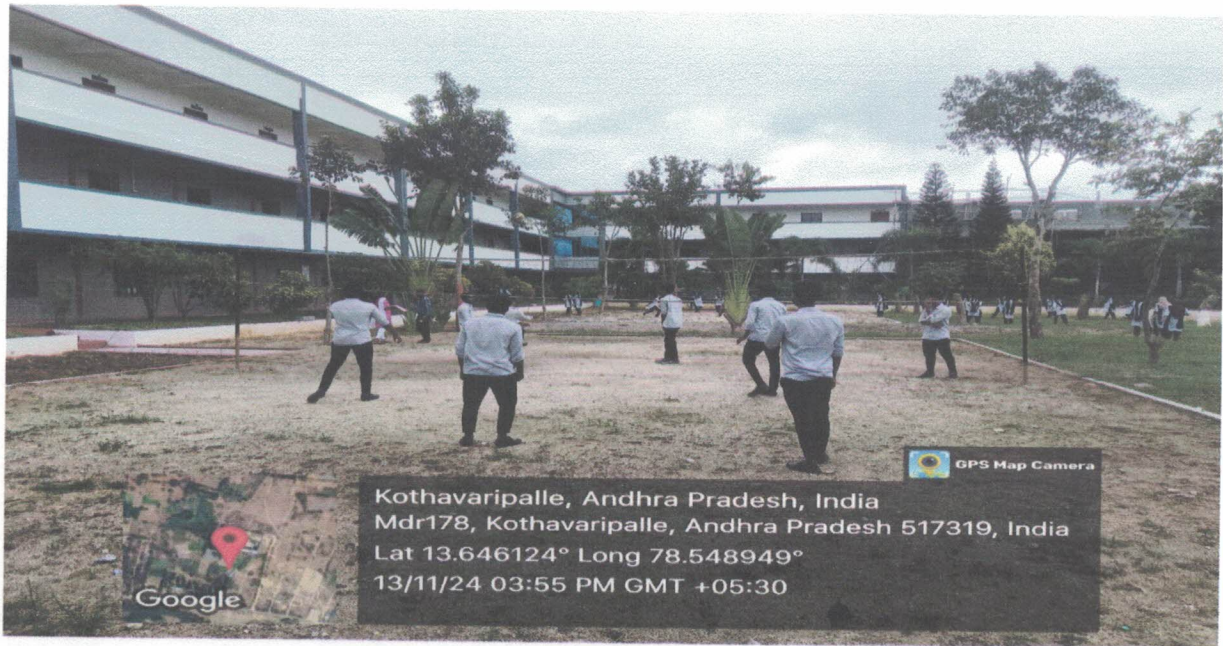

Volley ball court

Princip
PRINCIPAL
MAHATHI COLLEGE OF PHARMACY
C.T.M. Cross Roads, MADANAPALLE
Annamayya (District), A.P.-517 319