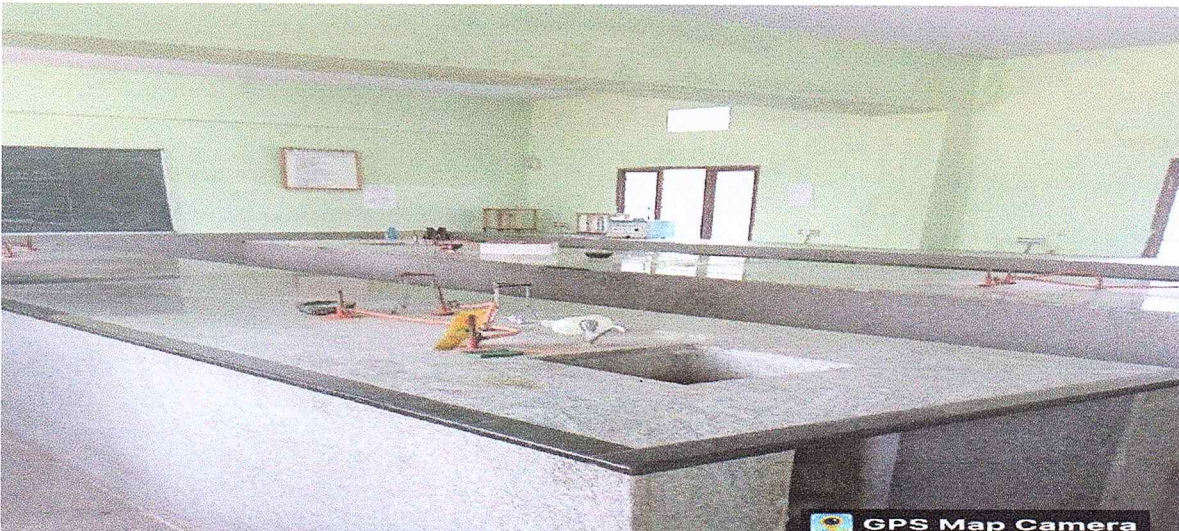

GPS Map Camera
Kothavaripalle, Andhra Pradesh, India
JGVX+XR4, Kothavaripalle, Andhra Pradesh 517319, India
Lat 13.646471°
Long 78.548714°
09/02/23 10:49 AM GMT +05:30

peel
PRINCIPAL
MAHATHI COLLEGE OF PHARMAC
C.T.M. Cross Roads, MADANAPALLE
Annamayya (District), A.P.-517 319