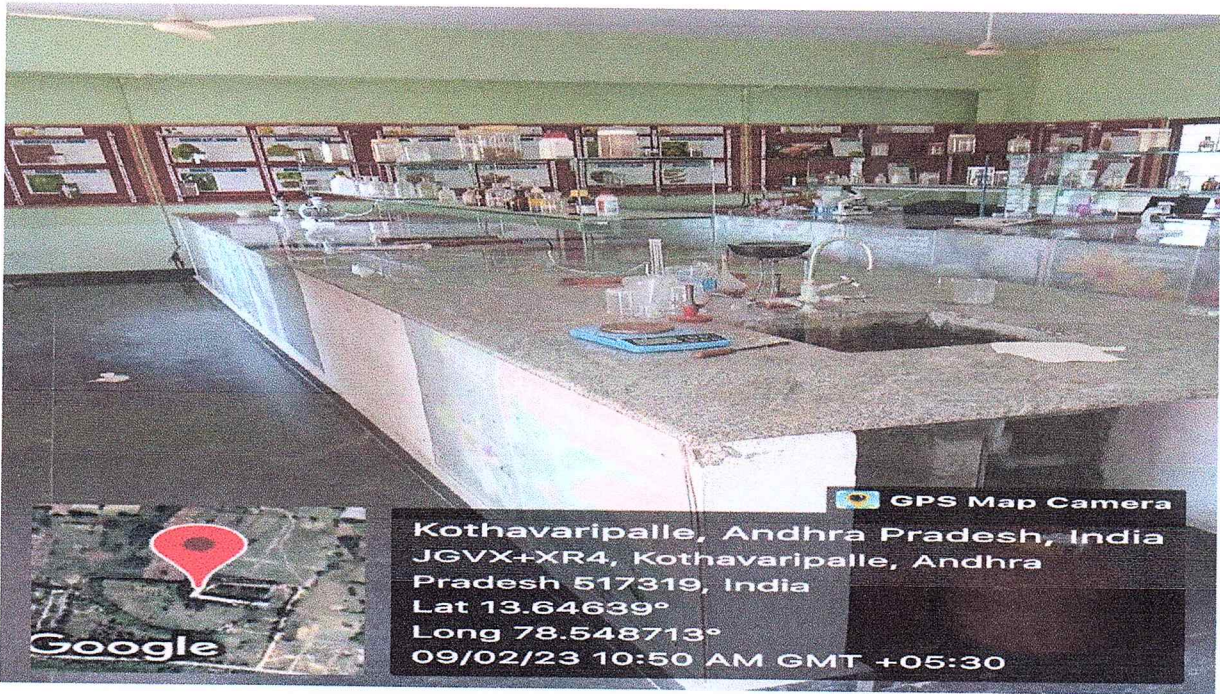

pearl
PRINCIPAL
MAHATHI COLLEGE OF PHARMACY
C.T.M. Cross Roads, MADANAPALLE
Annamayya (District), A.P.-517 319