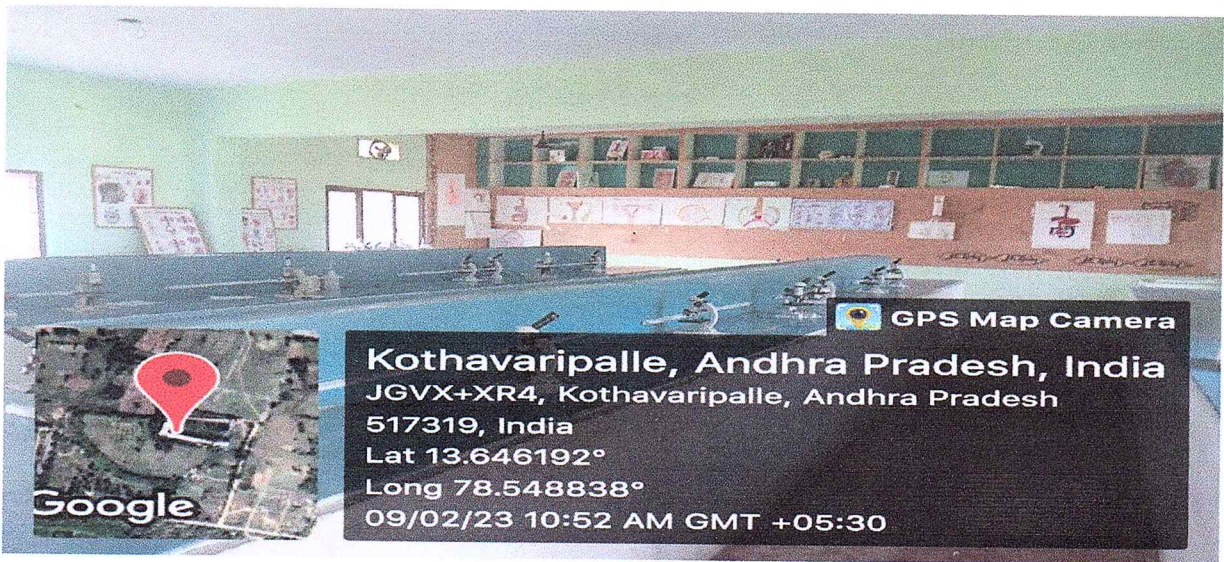

peep
PRINCIPAL
MAHATHI COLLEGE OF PHARMACY
C.T.M. Cross Roads, MADANAPALLE
Annamayya (District), A.P.-517 311