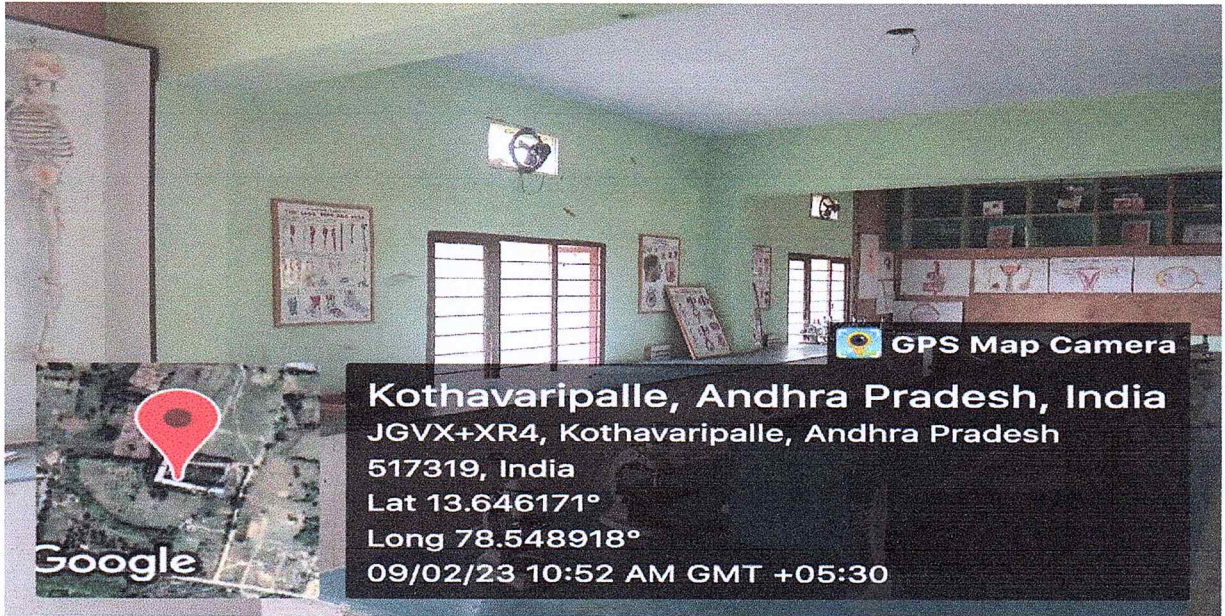

Department of pharmaceutical chemistry and pharmaceutical analysis laboratories