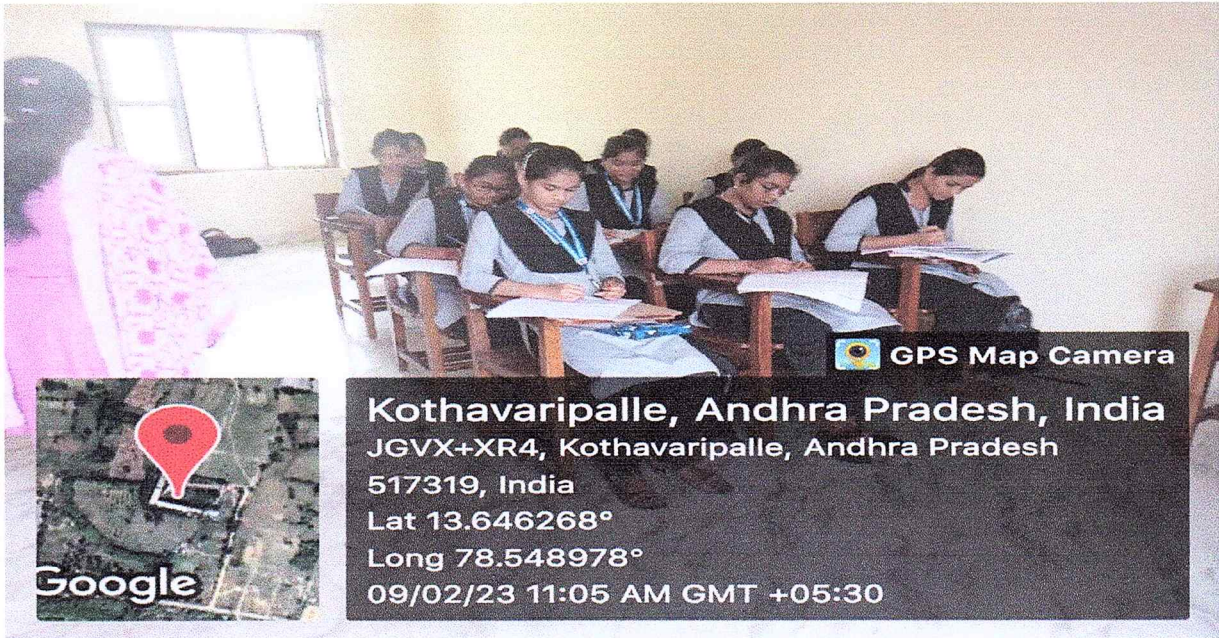

peeth
PRINCIPAL
MAHATHI COLLEGE OF PHARMA
C.T.M. Cross Roads, MADANAPALI
Annamayya (District), A.P.-517 31