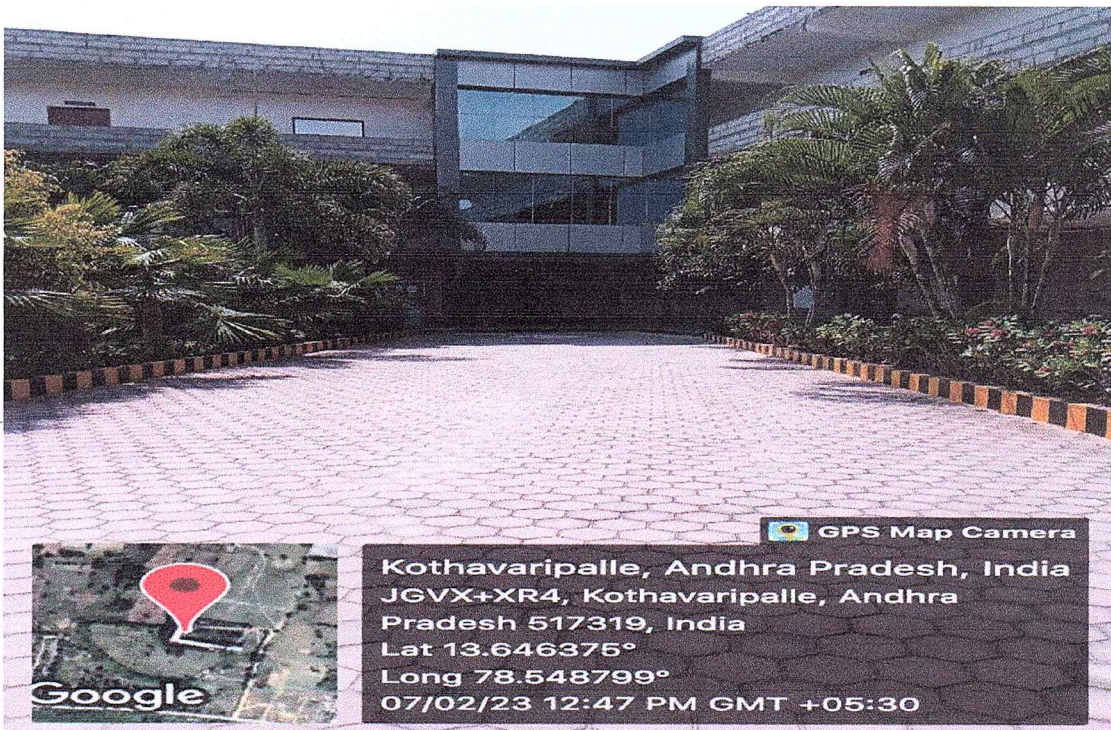

MAHATHI COLLEGE  
for Innovative Learning

*pee p*  
PRINCIPAL

MAHATHI COLLEGE OF PHARMACY  
C.T.M. Cross Roads, MADANAPALLE  
Annamayya (District), A.P.-517 319

1)INFRA STRUCTURE AND PHYSICAL FACILITIES

COLLEGE BLOCK