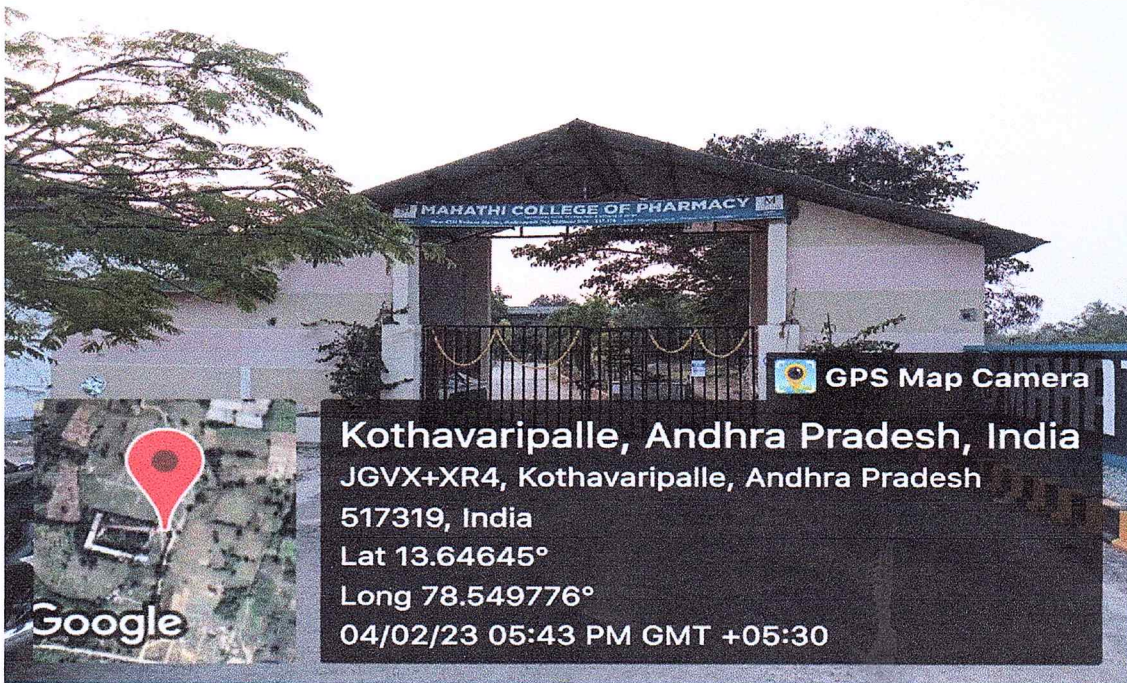

1)INFRA STRUCTURE AND PHYSICAL FACILITIES