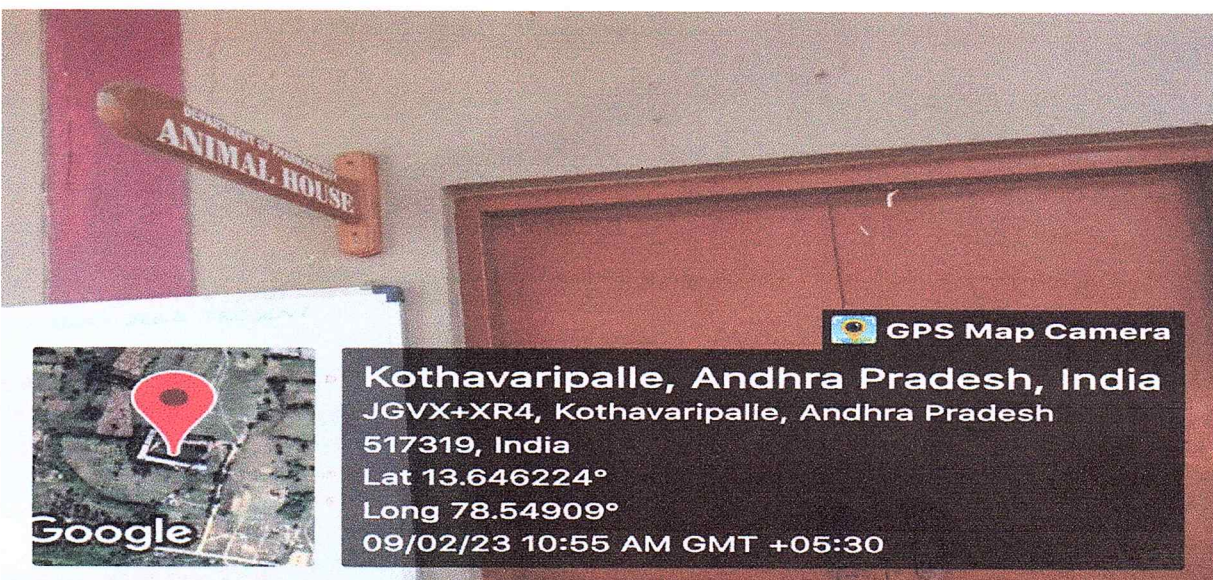

Animal house