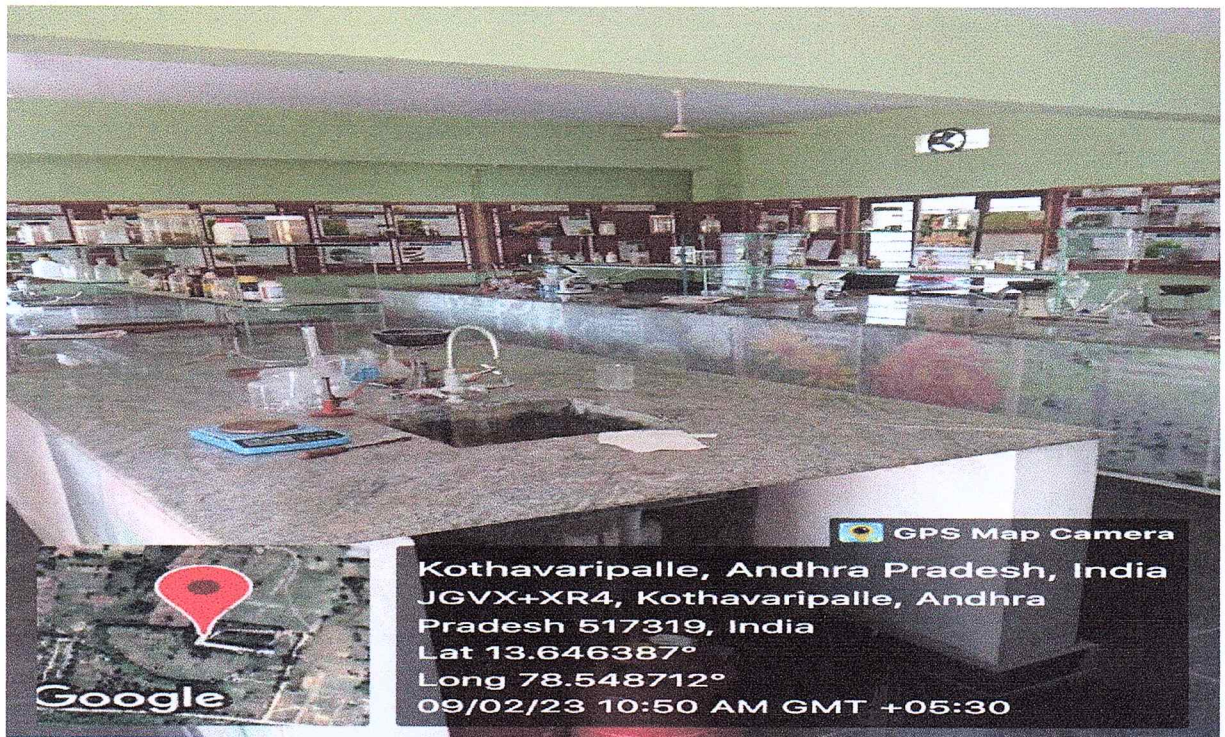

penip
PRINCIPAL
MAHATHI COLLEGE OF PHARM
C.T.M. Cross Roads, MADANAPA
Annamayya (District), A.P.-517