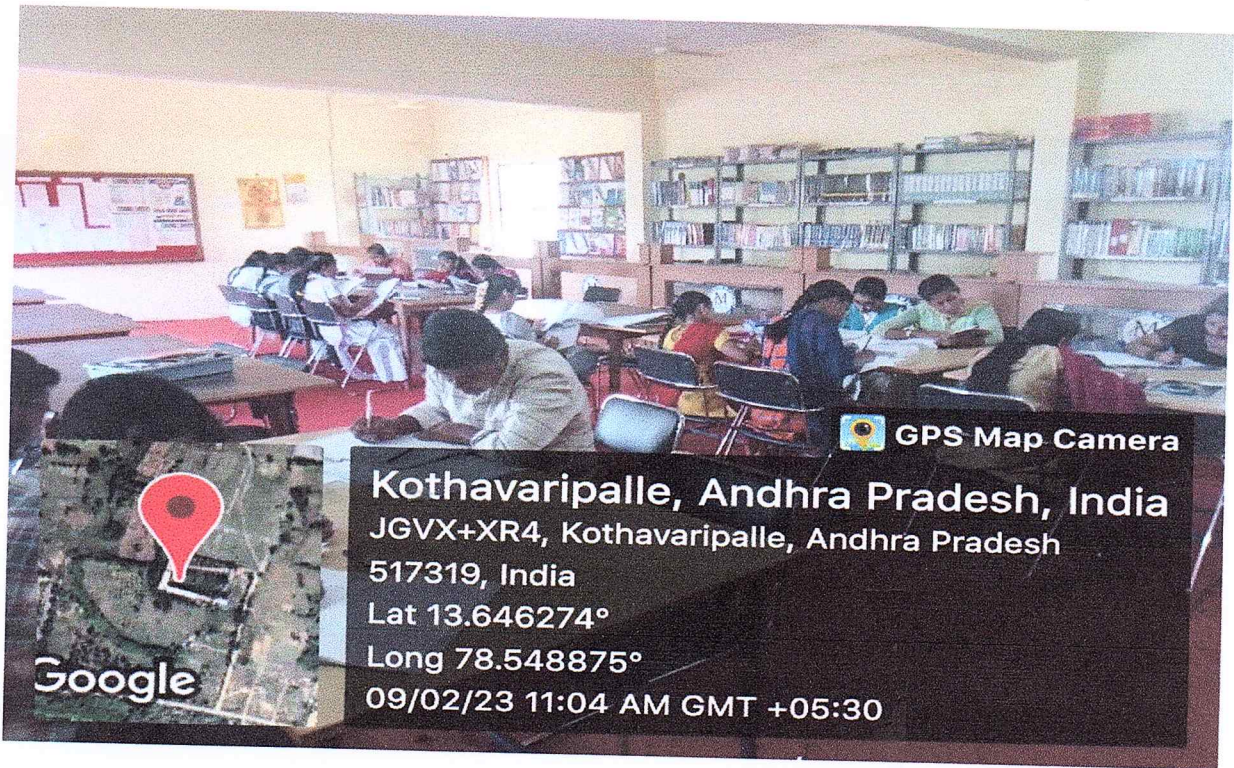

Dee P
PRINCIPAL

MAHATHI COLLEGE OF PHARMAC
C.T.M. Cross Roads, MADANAPALLI
Annamayya (District), A.P.-517 311