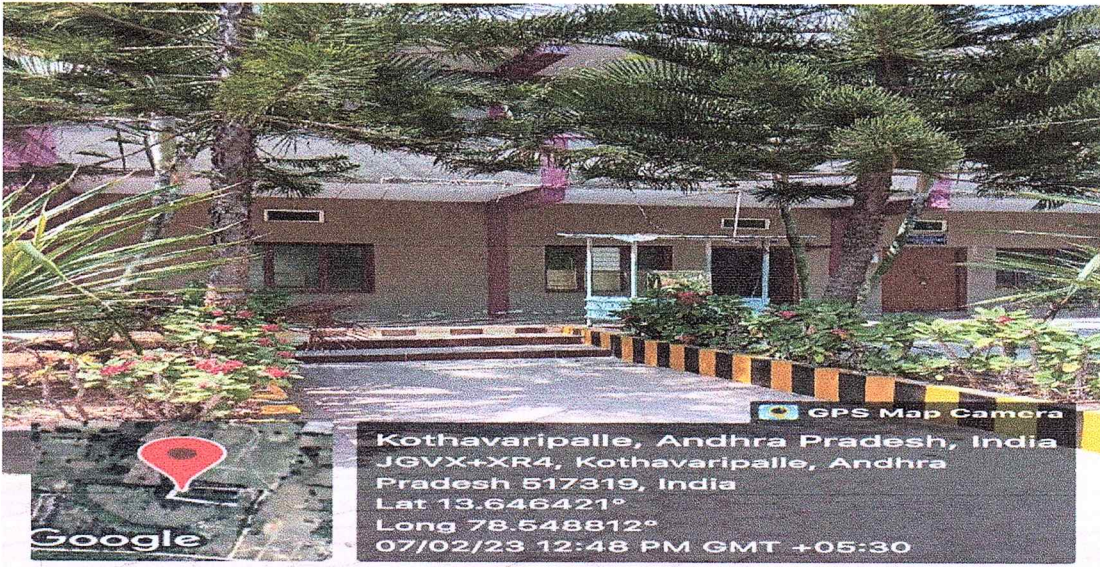

pen
PRINCIPAL
MAHATHI COLLEGE OF PHARMACY
C.T.M. Cross Roads, MADANAPALLI
Annamayya (District), A.P.-517 31