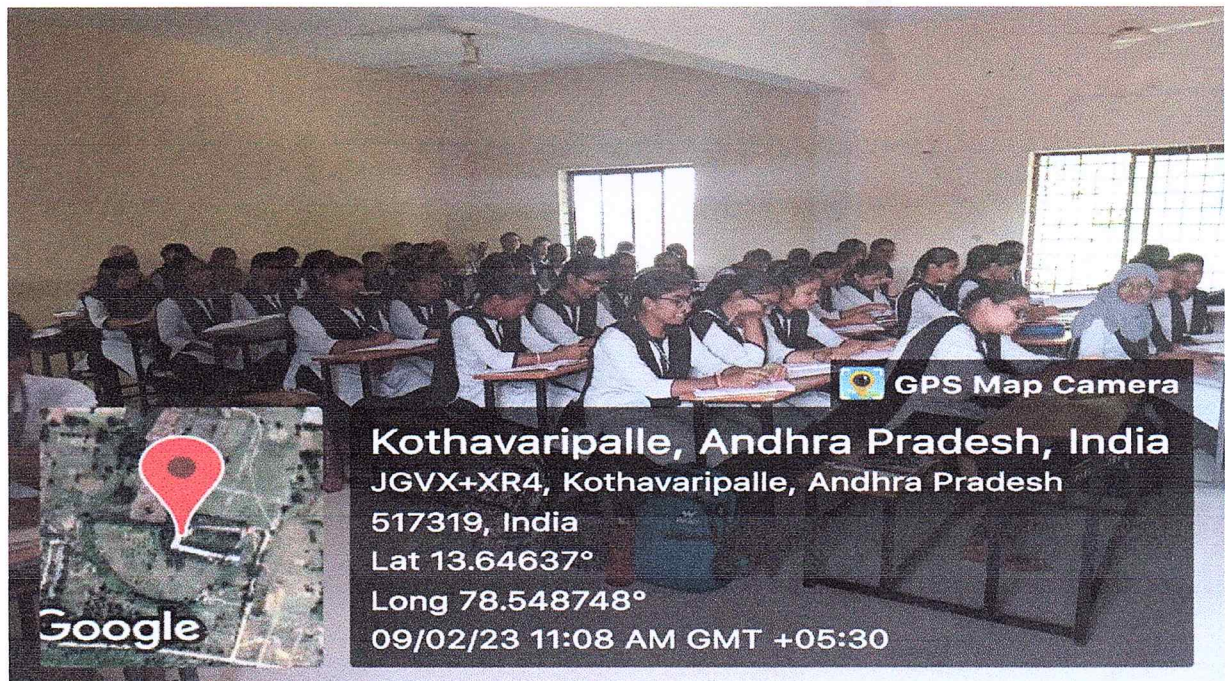

Seminar hall

*Principals*  
PRINCIPAL  
MAHATHI COLLEGE OF PHARM  
C.T.M. Cross Roads, MADANAPA  
Annamayya (District), A.P.-5171

Class rooms with ICT facilities

*paaf*  
PRINCIPAL  
MAHATHI COLLEGE OF PHARMACY  
C.T.M. Cross Roads, MADANAPALLE  
Annamayya (District), A.P.-517 3